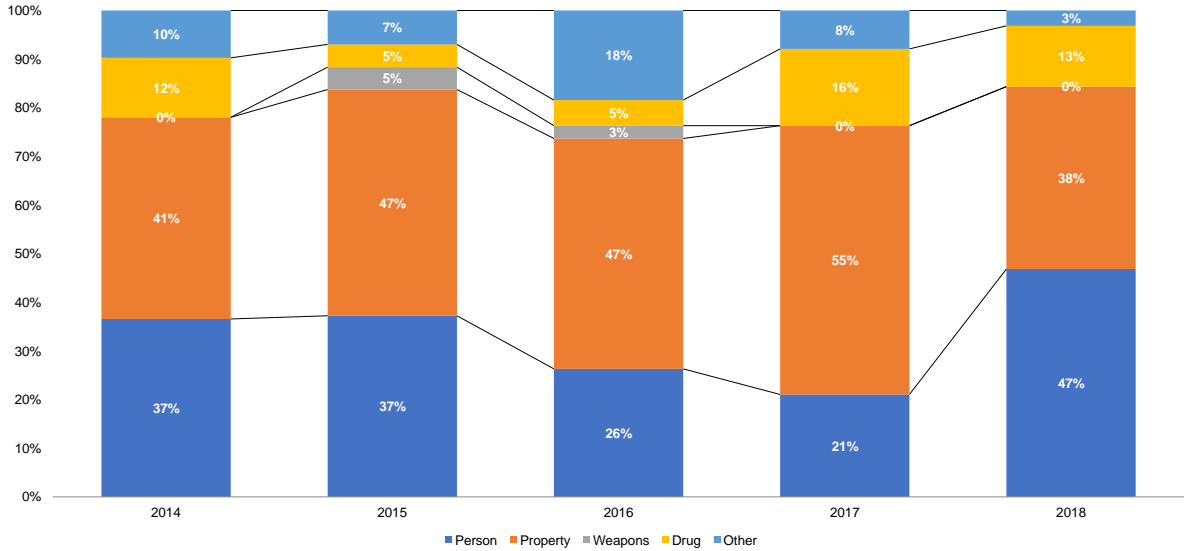

Arrests by Crime Type (% Dist.)

Source: NYS Division of Criminal Justice Services (DCJS), Uniform Crime Reporting (UCR) and Incident-Based Reporting (IBR) systems.