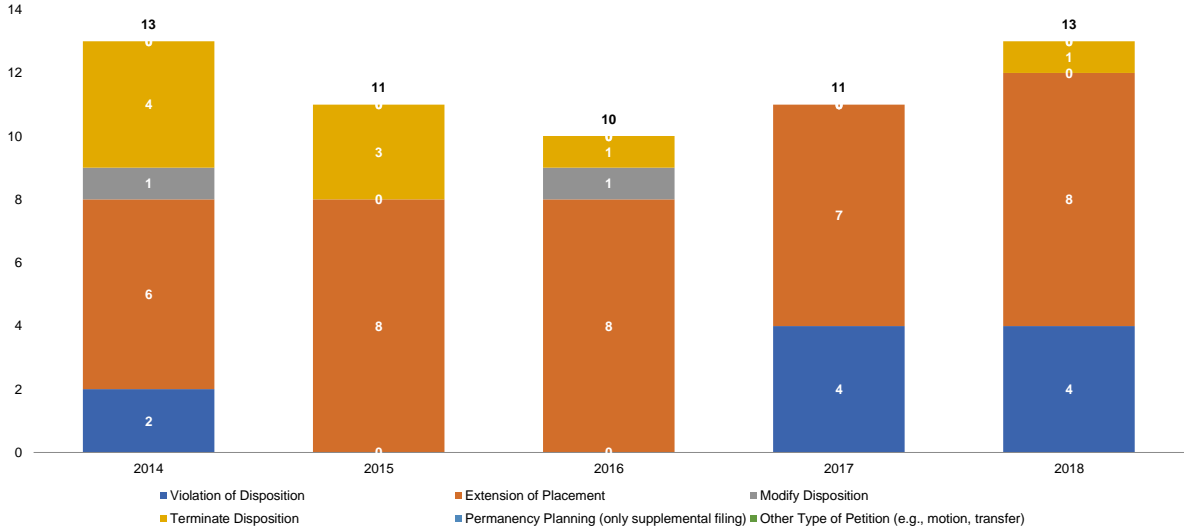

Supplemental JD Petitions Filed: Most Serious Action (Number)

Source: NYS Division of Criminal Justice Services (DCJS) and NYS Office of Court Administration (OCA), DCJS-OCA Juvenile Delinquent Family Court Database.