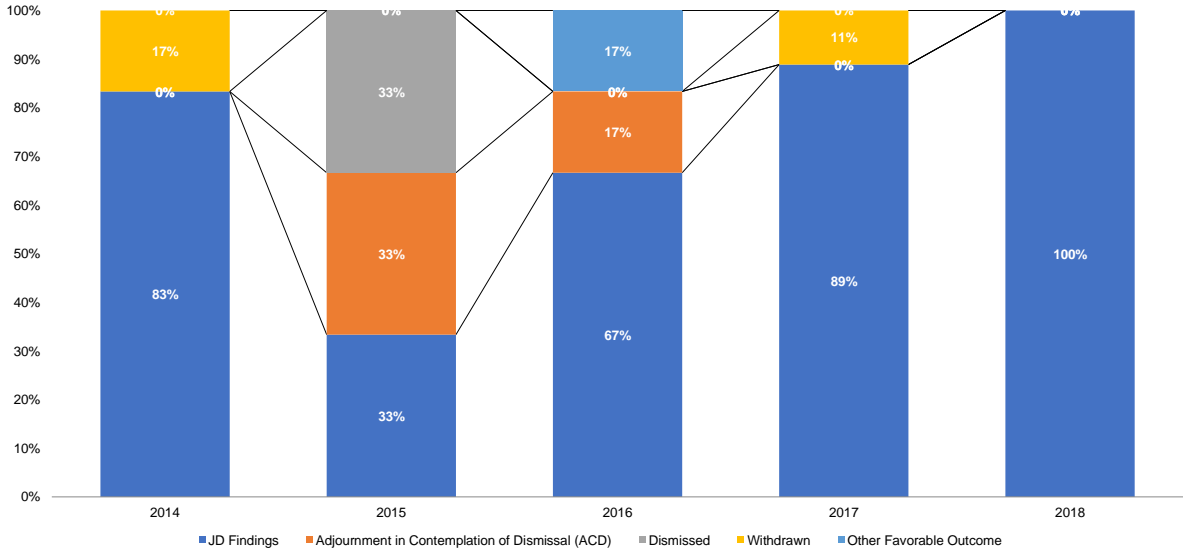

Initial JD Petitions Disposed (% Dist.)

Source: NYS Division of Criminal Justice Services (DCJS) and NYS Office of Court Administration (OCA), DCJS-OCA Juvenile Delinquent Family Court Database.