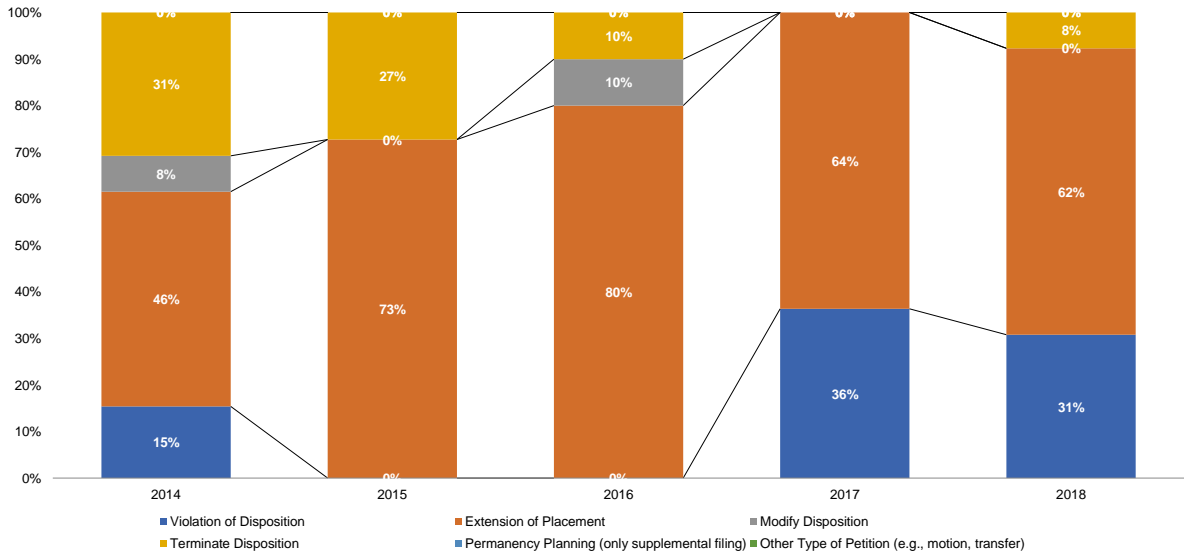

Supplemental JD Petitions Filed: Most Serious Action (% Dist.)

Source: NYS Division of Criminal Justice Services (DCJS) and NYS Office of Court Administration (OCA), DCJS-OCA Juvenile Delinquent Family Court Database.