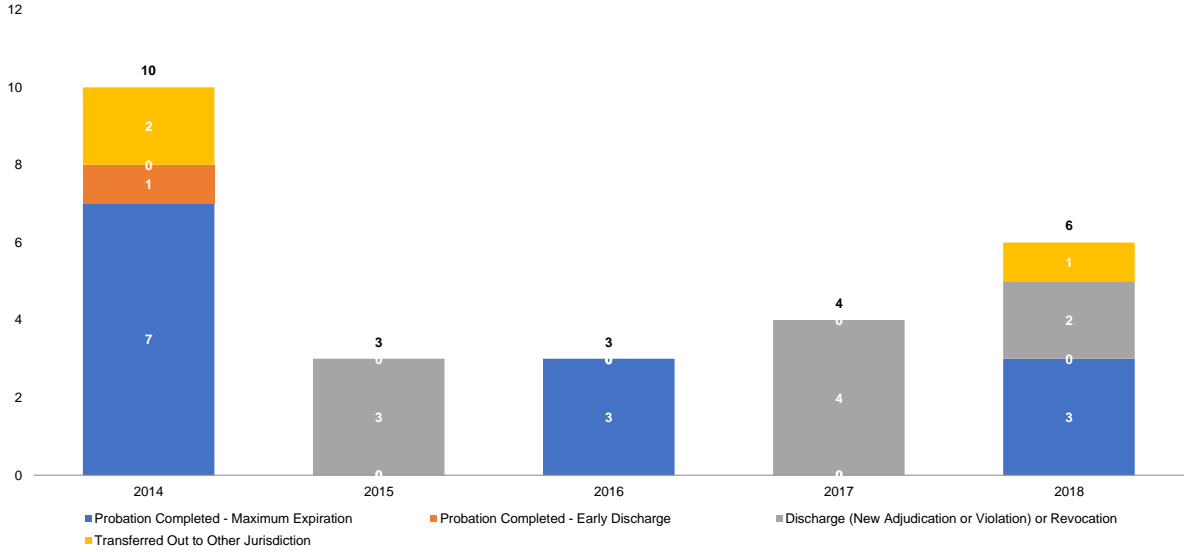

Probation Supervision Cases Closed (Number)

Source: NYS Division of Criminal Justice Services, Probation Workload System (PWS).