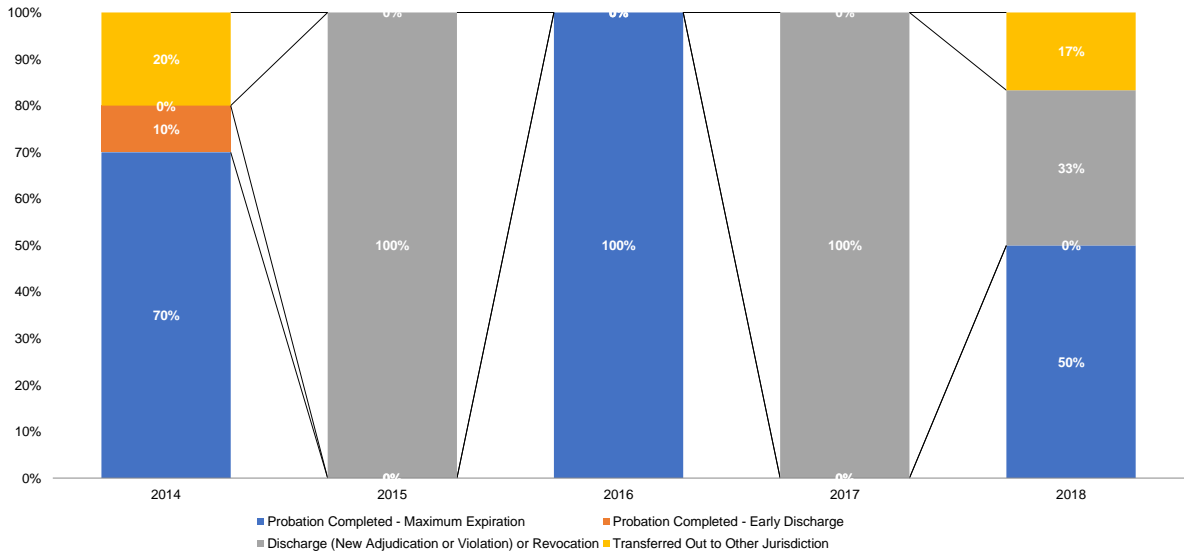

Probation Supervision Cases Closed (% Dist.)

Source: NYS Division of Criminal Justice Services, Probation Workload System (PWS).