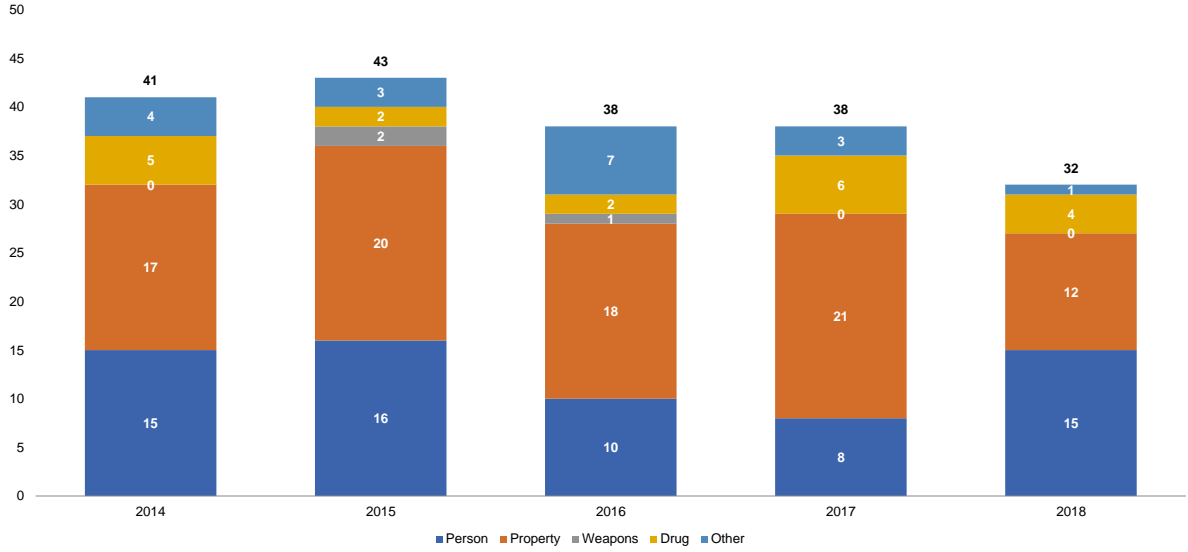

# Herkimer County for 2014-2018

Prepared by NYS Division of Criminal Justice Services,  
Office of Justice Research and Performance  
June 15, 2019

Processing Stage Overview by Year

**Arrests by Crime Type (Number)**