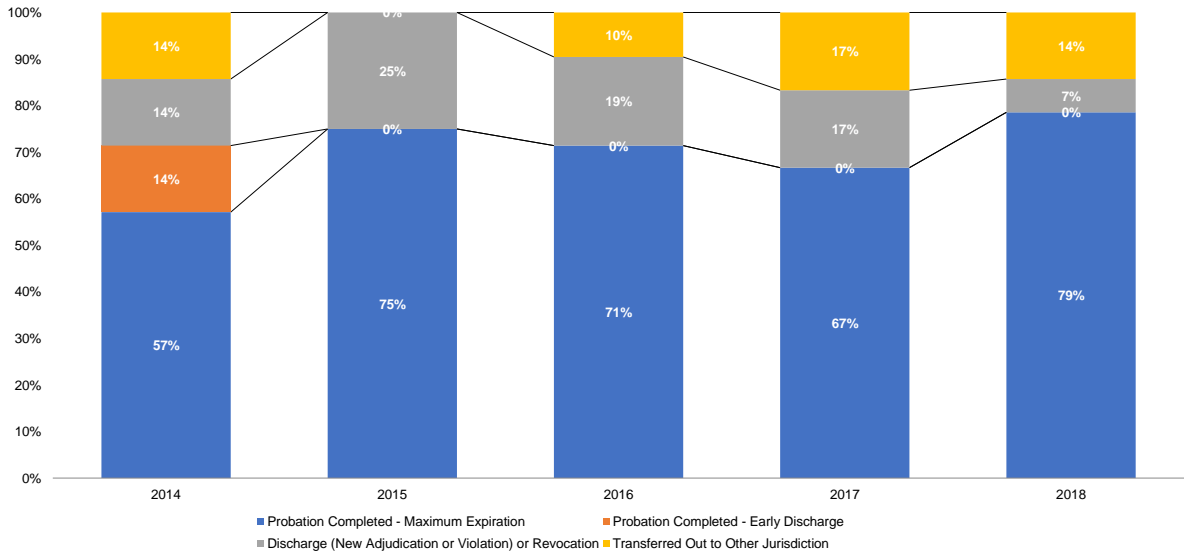

Probation Supervision Cases Closed (% Dist.)

Source: NYS Division of Criminal Justice Services, Probation Workload System (PWS).