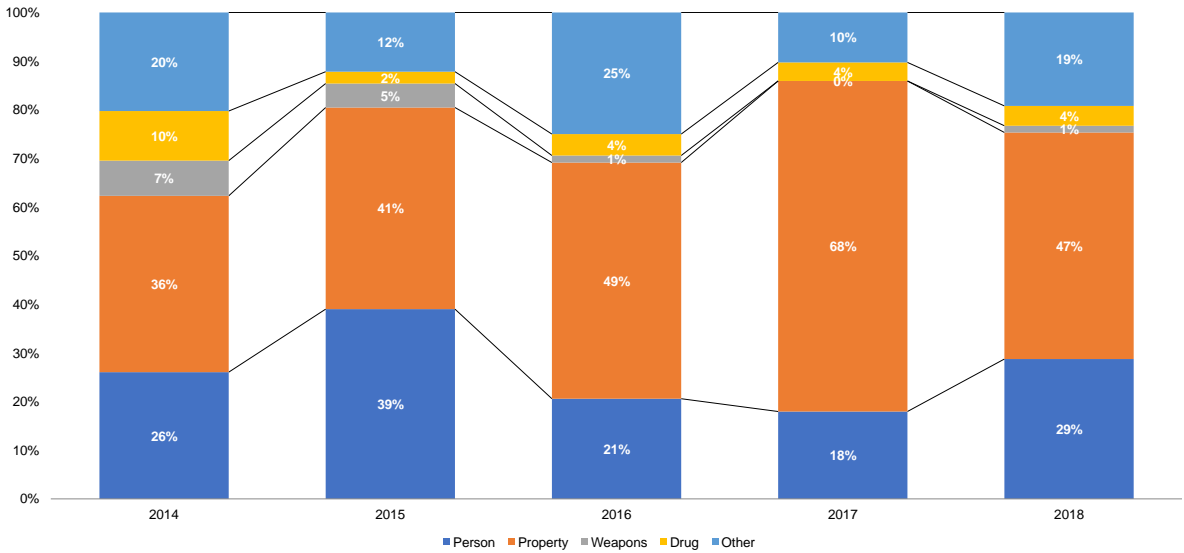

Arrests by Crime Type (% Dist.)

Source: NYS Division of Criminal Justice Services (DCJS), Uniform Crime Reporting (UCR) and Incident-Based Reporting (IBR) systems.