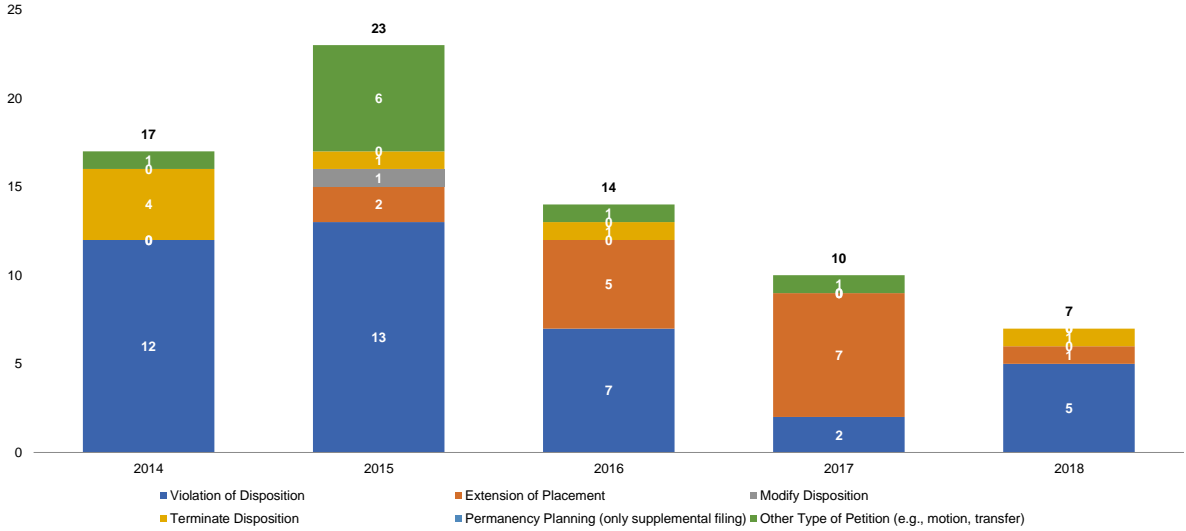

Supplemental JD Petitions Filed: Most Serious Action (Number)

Source: NYS Division of Criminal Justice Services (DCJS) and NYS Office of Court Administration (OCA), DCJS-OCA Juvenile Delinquent Family Court Database.