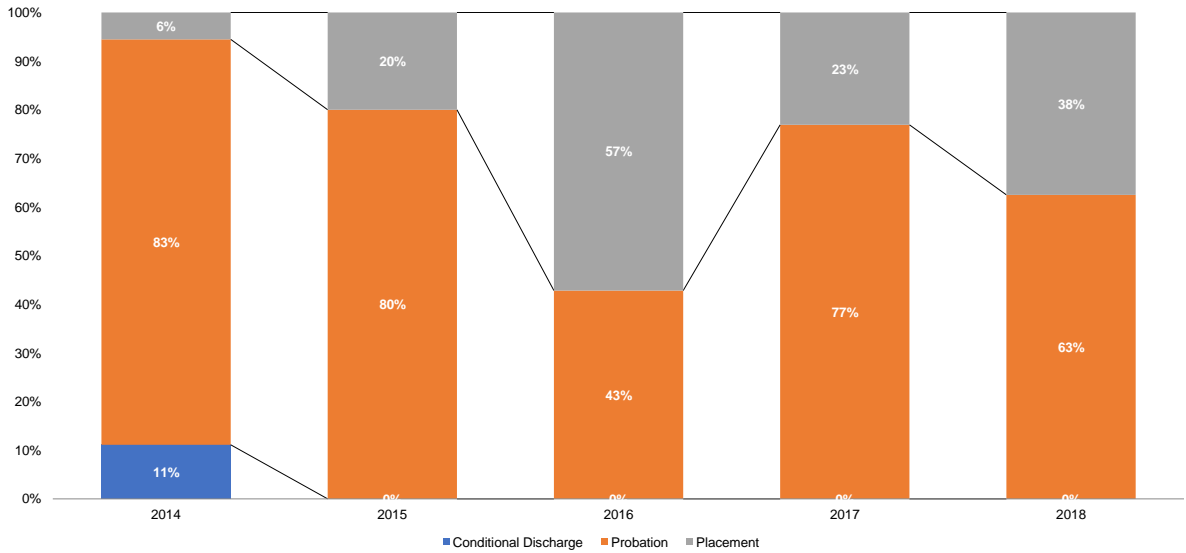

Initial JD Petitions Disposed with JD Findings (% Dist.)

Source: NYS Division of Criminal Justice Services (DCJS) and NYS Office of Court Administration (OCA), DCJS-OCA Juvenile Delinquent Family Court Database.