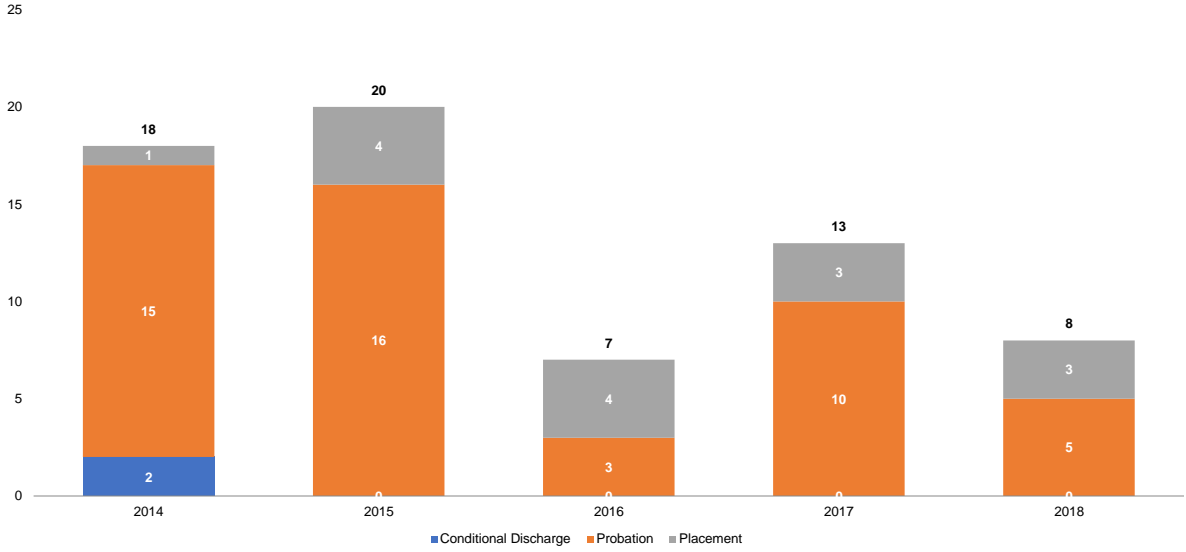

Intake Cases Adjusted (Adjustment Rates)

Source: NYS Division of Criminal Justice Services, Probation Workload System (PWS).

Initial JD Petitions Disposed with JD Findings (Number)

Source: NYS Division of Criminal Justice Services (DCJS) and NYS Office of Court Administration (OCA), DCJS-OCA Juvenile Delinquent Family Court Database.