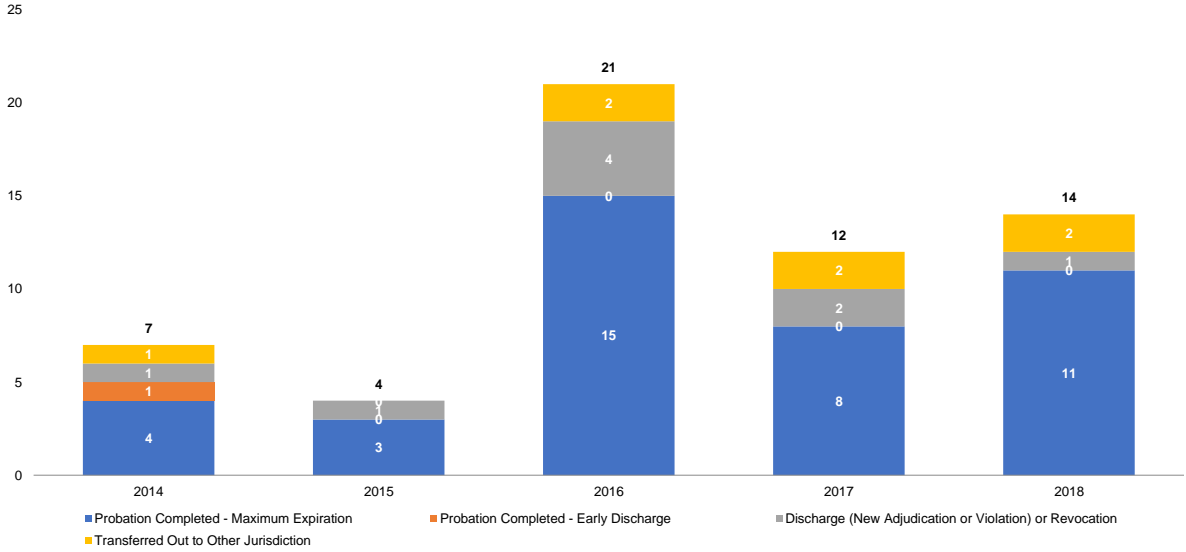

Probation Supervision Cases Closed (Number)

Source: NYS Division of Criminal Justice Services, Probation Workload System (PWS).