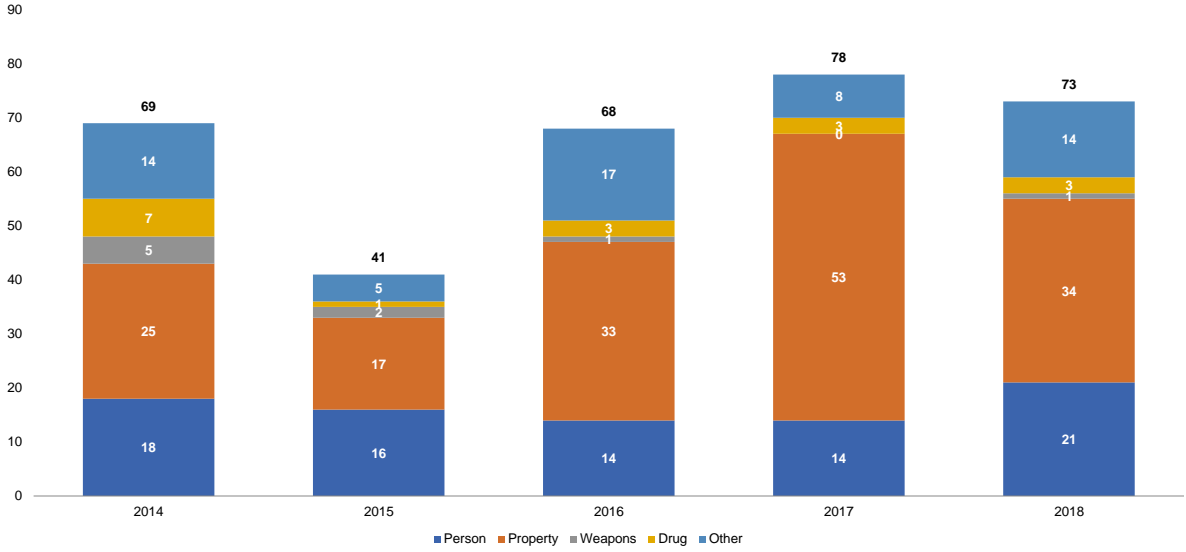

Madison County for 2014-2018

Prepared by NYS Division of Criminal Justice Services,
Office of Justice Research and Performance
June 15, 2019

Processing Stage Overview by Year

Arrests by Crime Type (Number)