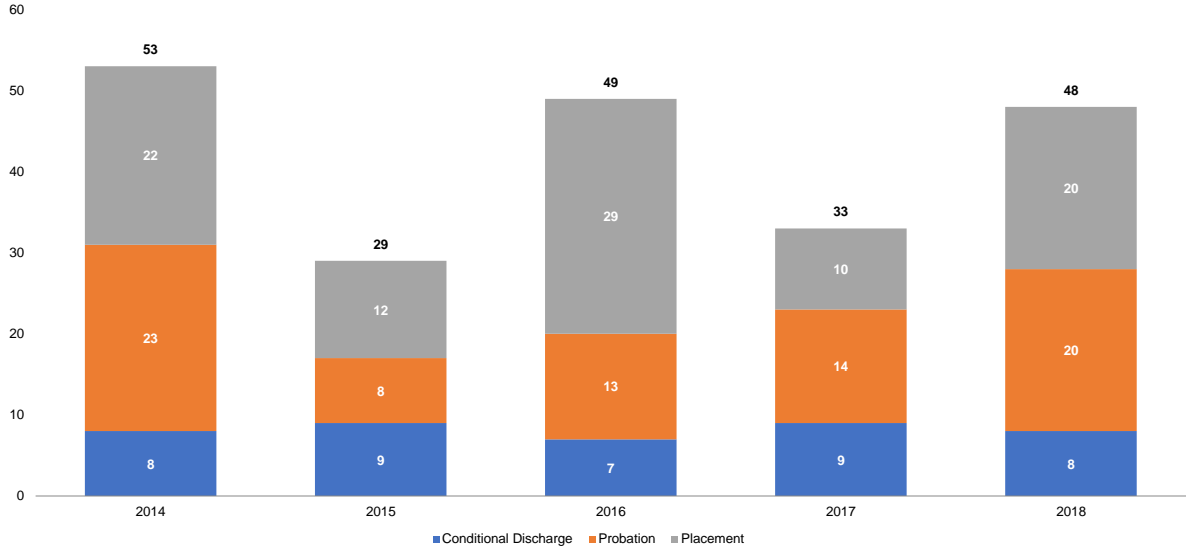

Intake Cases Adjusted (Adjustment Rates)

Source: NYS Division of Criminal Justice Services, Probation Workload System (PWS).

Initial JD Petitions Disposed with JD Findings (Number)

Source: NYS Division of Criminal Justice Services (DCJS) and NYS Office of Court Administration (OCA), DCJS-OCA Juvenile Delinquent Family Court Database.