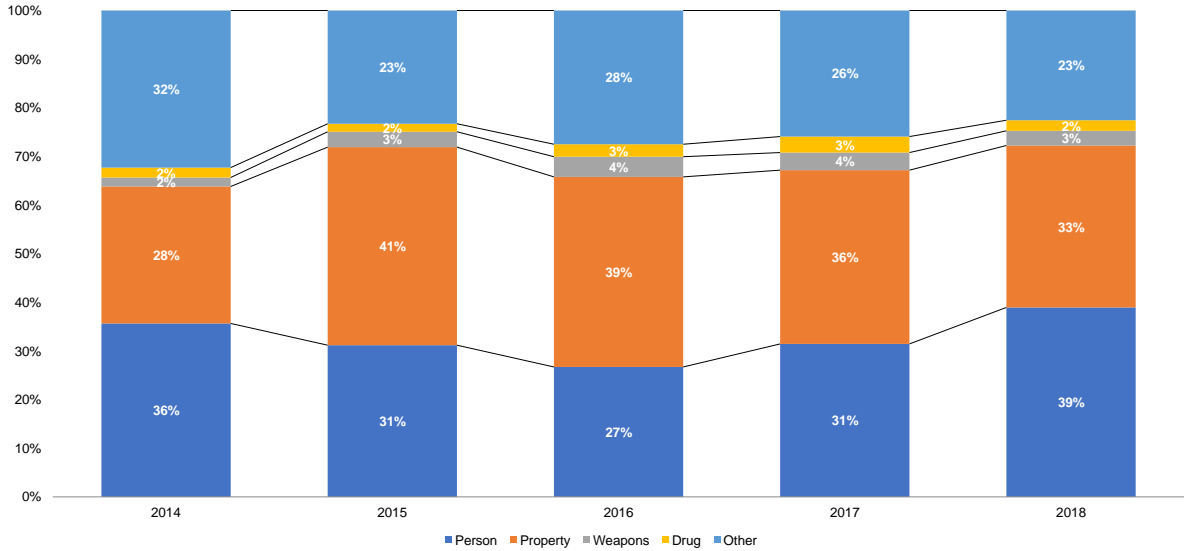

Arrests by Crime Type (% Dist.)

Source: NYS Division of Criminal Justice Services (DCJS), Uniform Crime Reporting (UCR) and Incident-Based Reporting (IBR) systems.