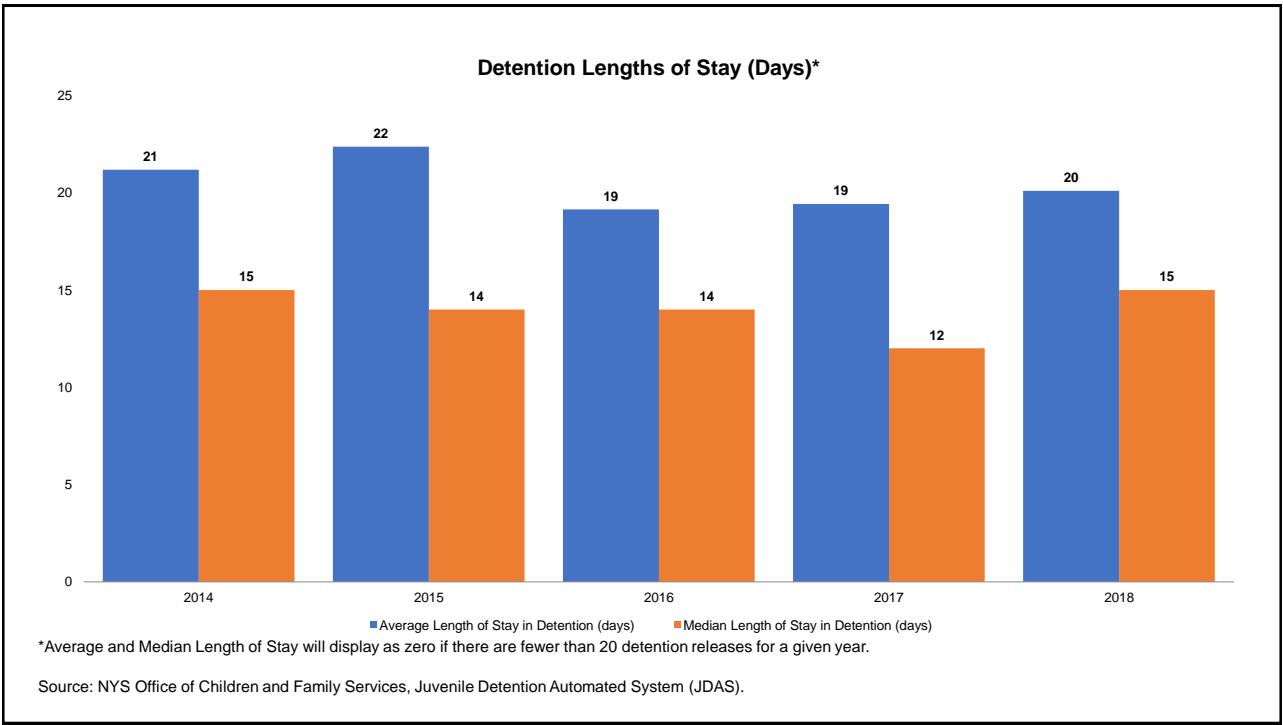

Source: NYS Division of Criminal Justice Services (DCJS), Uniform Crime Reporting (UCR) and Incident-Based Reporting (IBR) systems.

Arrests by Crime Type (% Dist.)

Source: NYS Division of Criminal Justice Services (DCJS), Uniform Crime Reporting (UCR) and Incident-Based Reporting (IBR) systems.