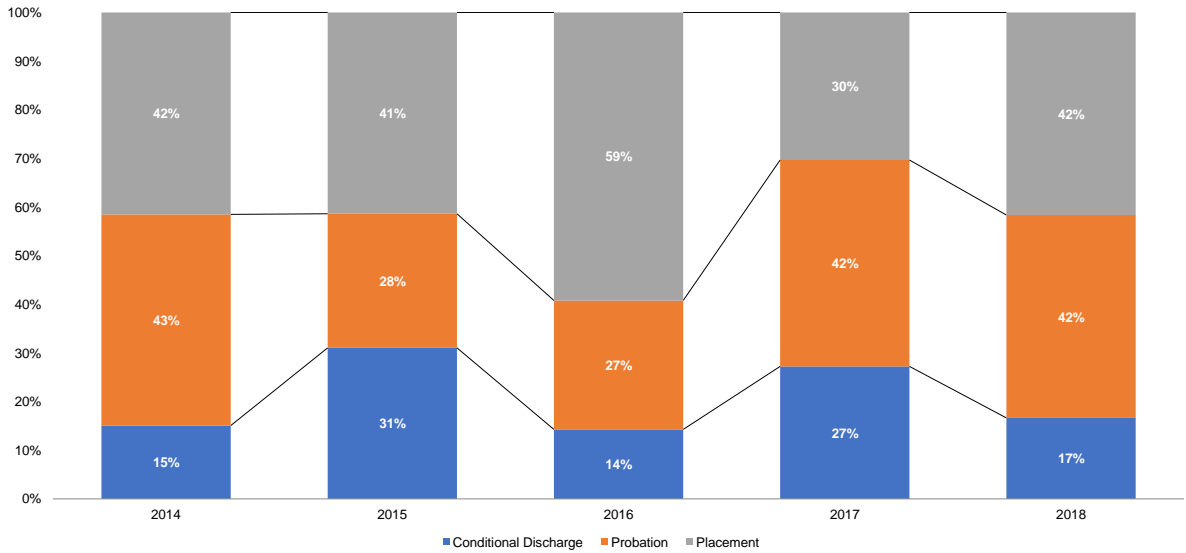

Initial JD Petitions Disposed with JD Findings (% Dist.)

Source: NYS Division of Criminal Justice Services (DCJS) and NYS Office of Court Administration (OCA), DCJS-OCA Juvenile Delinquent Family Court Database.