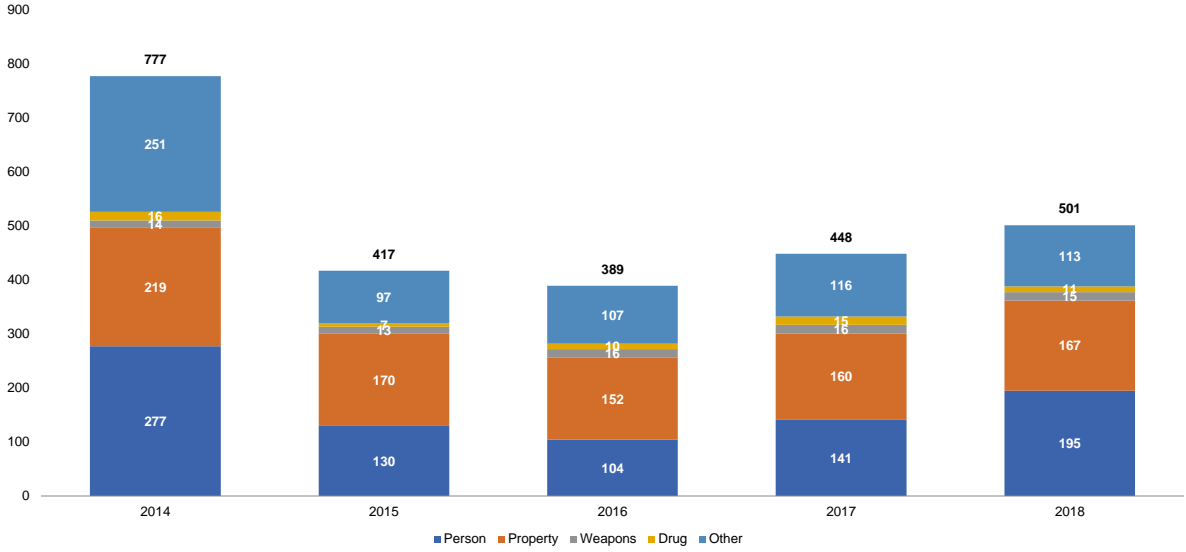

Oneida County for 2014-2018

Prepared by NYS Division of Criminal Justice Services,
Office of Justice Research and Performance
June 15, 2019

Processing Stage Overview by Year

Arrests by Crime Type (Number)