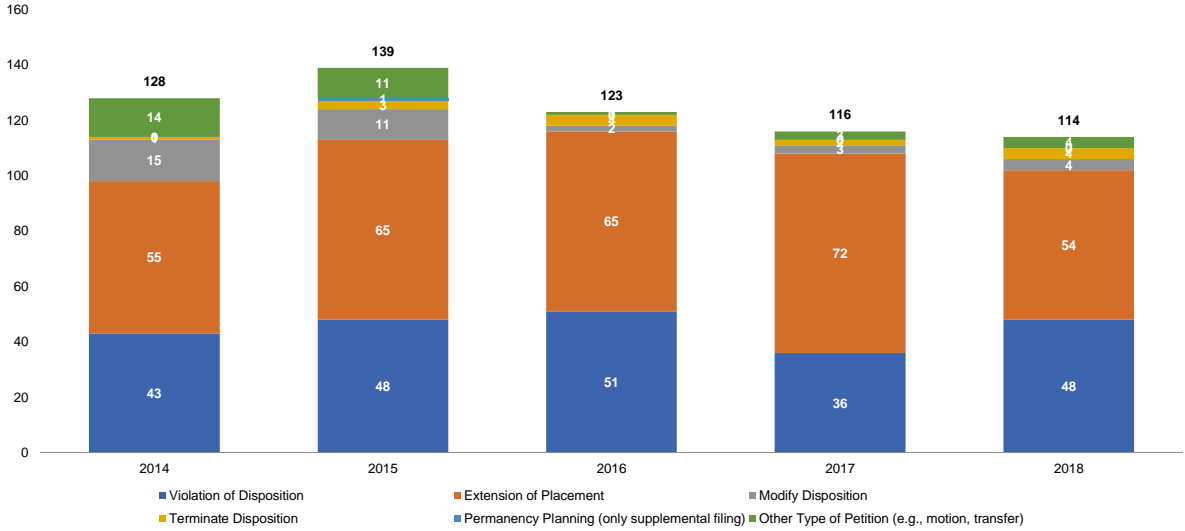

Supplemental JD Petitions Filed: Most Serious Action (Number)

Source: NYS Division of Criminal Justice Services (DCJS) and NYS Office of Court Administration (OCA), DCJS-OCA Juvenile Delinquent Family Court Database.