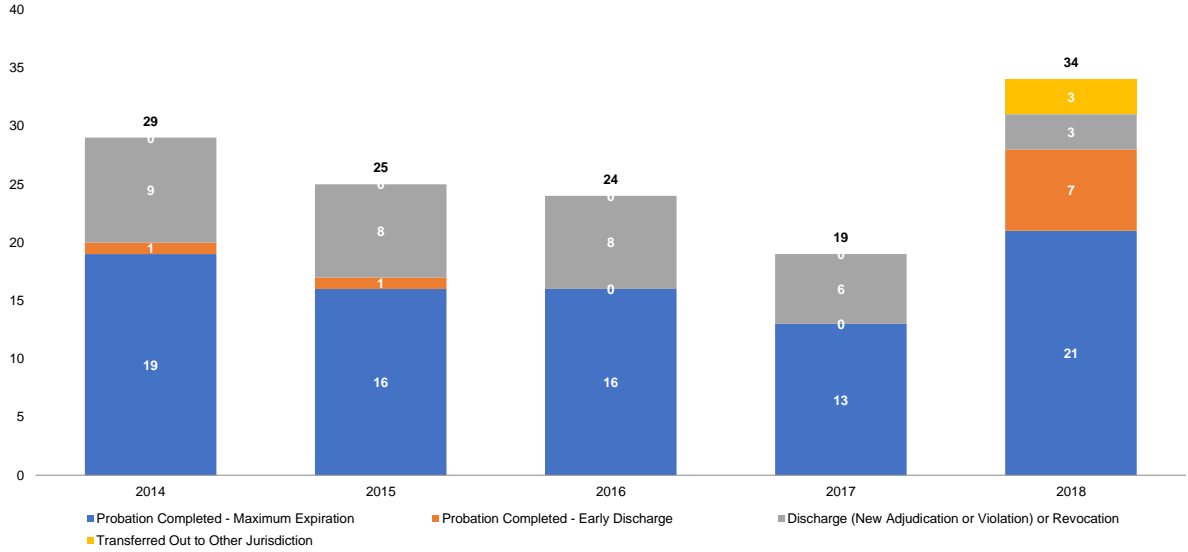

Probation Supervision Cases Closed (Number)

Source: NYS Division of Criminal Justice Services, Probation Workload System (PWS).