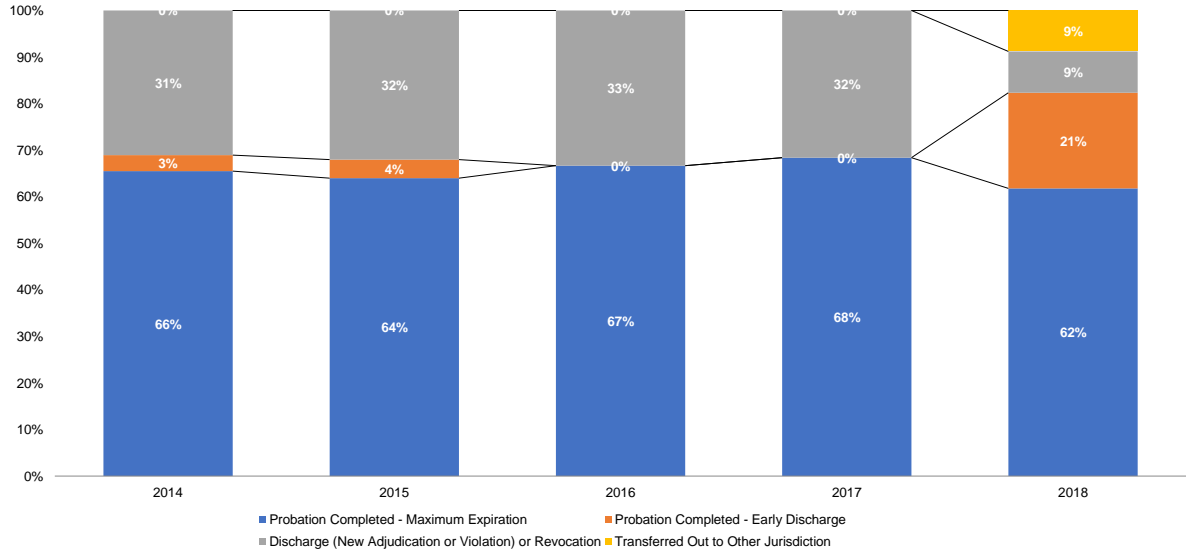

Probation Supervision Cases Closed (% Dist.)

Source: NYS Division of Criminal Justice Services, Probation Workload System (PWS).